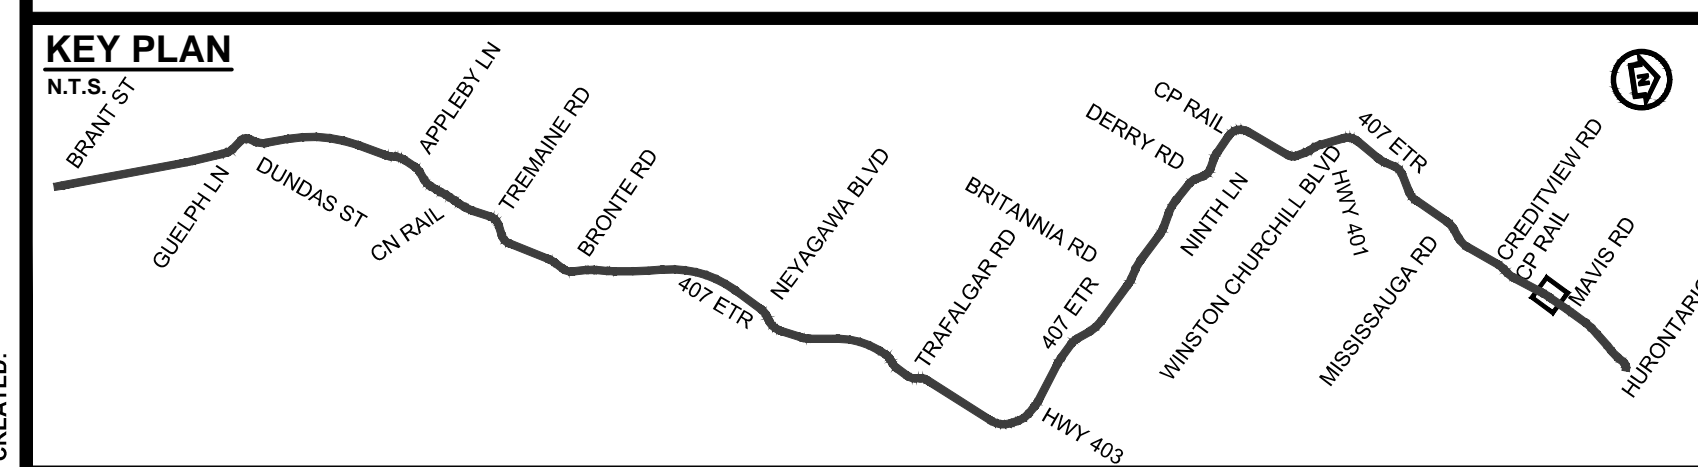

DRAWING NAME: J:\TOR\76294 ON-MTO 407 TRANSITWAY WC TO BRANTTITTS General\03 - Drawings\8 - Property\Plates\407 TW4-Plate 67.dwg
CREATED: Jul 22, 2020 12:21pm
MODIFIED:

407 TRANSITWAY
WEST OF BRANT STREET TO WEST OF HURONTARIO STREET
G.W.P. 16-20003, CA 2016-E-0038
PROPERTY PLAN
STA. 52+550 TO STA. 53+120

PLATE
67
DATE
11/20/2019