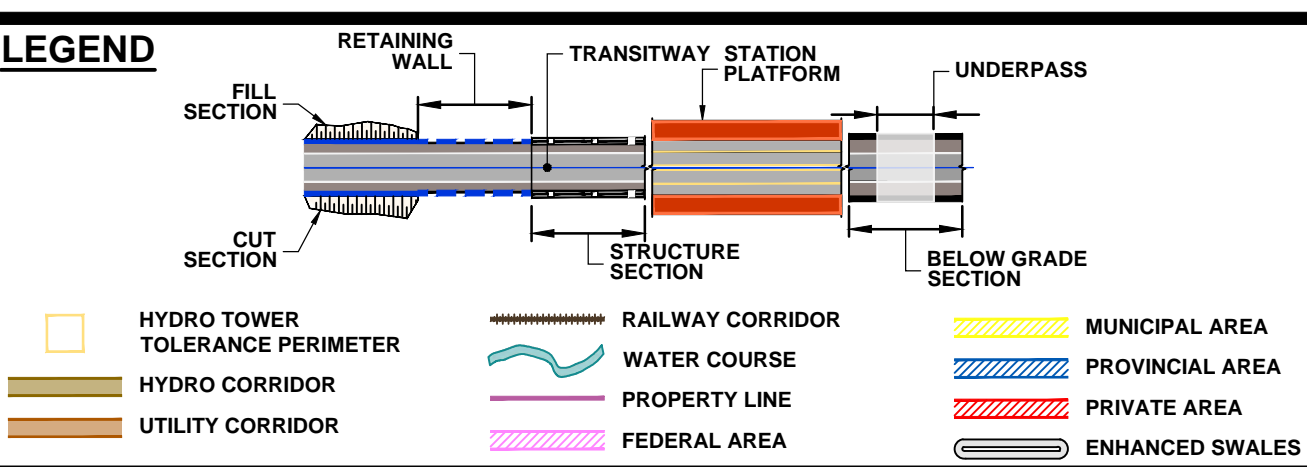

DRAWING NAME: J:\TOR\76294 ON-MTO 407 TRANSITWAY WC TO BRANTTITTS General\03 - Drawings\8 - Property\Plates\407 TW4-Plate 67.dwg
CREATED: Jul 22, 2020 12:21pm
MODIFIED:

407 TRANSITWAY
WEST OF BRANT STREET TO WEST OF HURONTARIO STREET
G.W.P. 16-20003, CA 2016-E-0038
PROPERTY PLAN
STA. 52+550 TO STA. 53+120

PLATE
67
DATE
11/20/2019